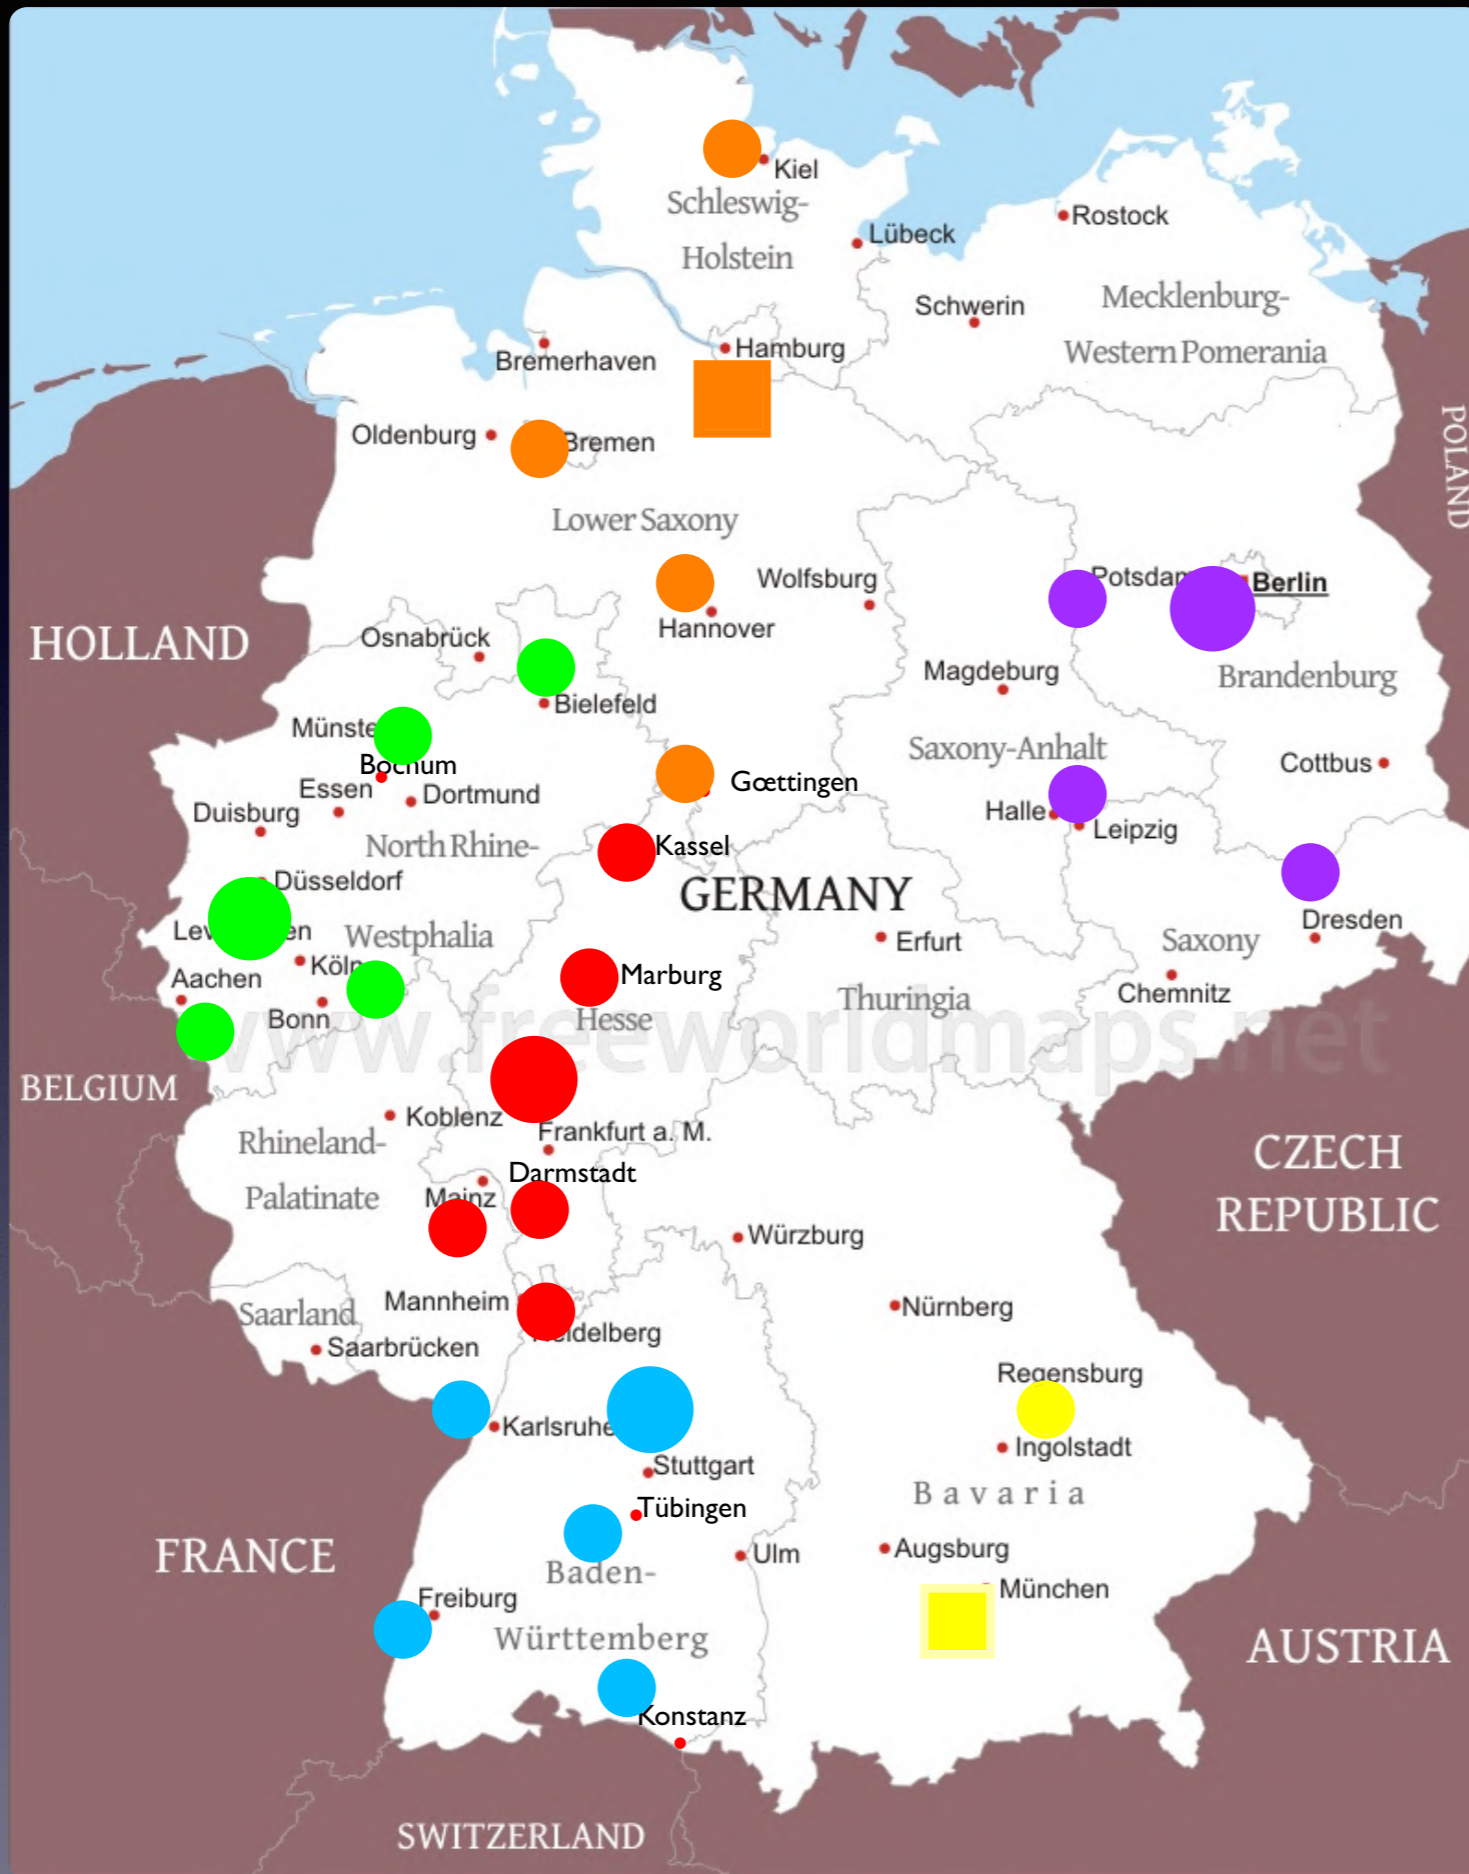

### **3) The Lord's move in Germany**

Please continue to pray:

- That those who are in the process of emigrating to Germany will find housing and jobs (for the job-keeping full-timers) and will obtain visas to live and serve long term in Germany
- That more young saints from outside Germany will gain admission to German universities to make it possible for them to contact and gain the German students
- For the learning of the German language by the saints who have emigrated
- That the Lord will send experienced brothers who can provide leadership to the work in Germany
- For the increase, strengthening, and building up of all the existing churches in Germany

### **6) Continuing distribution of ministry publications and shepherding of seeking ones**

Please pray:

- For the radio broadcasts in the UK and Spain and the continuing distribution of the New Testament Recovery Version and other free ministry publications in all the European languages.
- For the shepherding of the seeking ones and their entering into the church life.

### **7) The raising up of the Lord's testimony in major cities in Europe, including Lisbon, Portugal; Vienna, Austria; Sofia, Bulgaria; Thessaloniki, Greece; Zagreb, Croatia; Belgrade and Novi Sad, Serbia; Geneva and Zurich, Switzerland; Bilbao, Spain; Hamburg and Munich, Germany; and Tirana, Albania.**

- Hamburg**
- Kiel**
- Bremen**
- Hannover**
- Göttingen**
- Berlin**
- Potsdam**
- Leipzig/Halle**
- Dresden**
- Düsseldorf**
- Cologne**
- Aachen**
- Bochum**
- Bielefeld**
- Frankfurt**
- Darmstadt**
- Mainz**
- Marburg**
- Kassel**
- Heidelberg**
- Stuttgart**
- Tübingen**
- Freiburg**
- Karlsruhe**
- Konstanz**
- Munich**
- Regensburg**